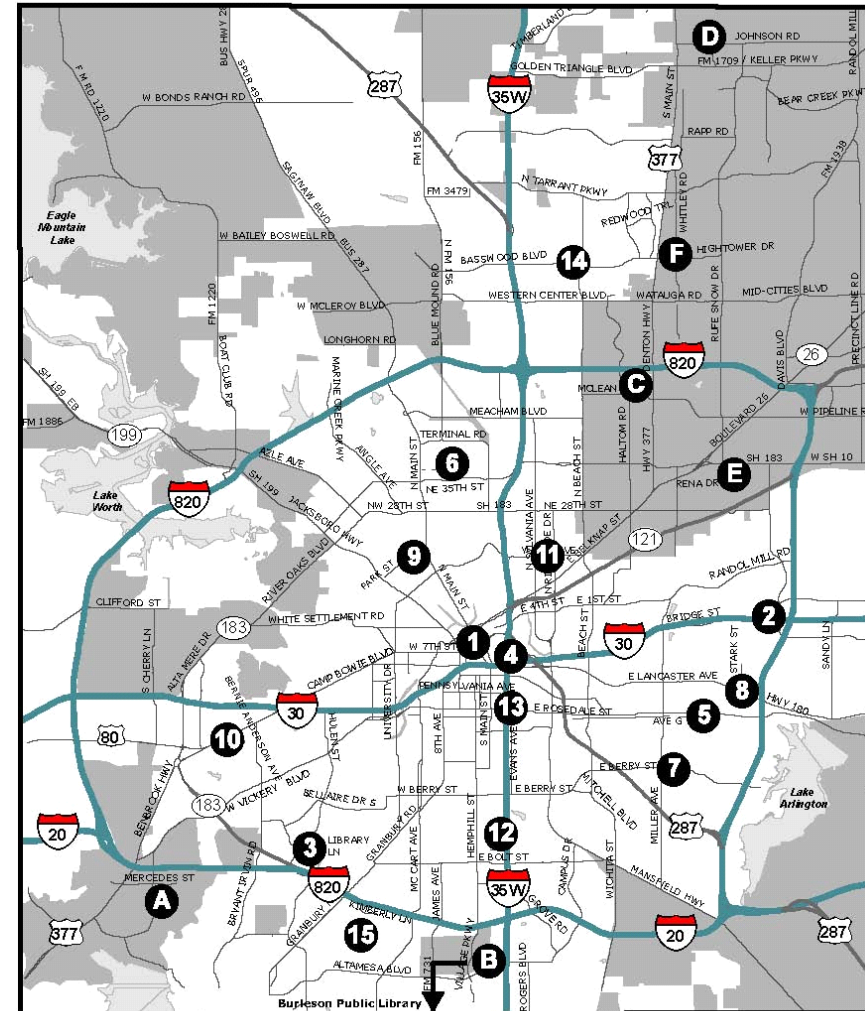

Neighboring Libraries that honor your Watauga Library Card

1. **A Benbrook Public Library** _____ **817-249-6632**
   1065 Mercedes Street, 76126-2742
   Tuesday, Wednesday & Thursday _____ 10am-7pm
   Friday _____ 10am-3pm
   Saturday _____ 10am-5pm
   Sunday & Monday _____ Closed
2. **B Burleson Public Library** _____ **817-426-9210**
   248 SW Johnson Avenue, 76028-4765
   Monday-Thursday _____ 10am-8pm
   Friday _____ 10am-6pm
   Saturday _____ 10am-4pm
   Sunday _____ Closed
3. **C Haltom City Public Library** _____ **817-222-7785**
   4809 Haltom Road, 76117
   Tuesday-Thursday _____ 10:00am-8pm
   Friday _____ 10:00am-6pm
   Saturday _____ 10:00am-5pm
   Sunday & Monday _____ Closed
4. **D Keller Public Library** _____ **817-743-4800**
   640 Johnson Road, 76248
   Monday-Wednesday _____ 10am-8pm
   Thursday-Friday _____ 10am-6pm
   Saturday-Sunday _____ 12pm-5pm
5. **E Richland Hills Public Library** _____ **817-299-1860**
   6724 Rena Drive, 76118-6273
   Monday, Wednesday, Friday _____ 10am-6pm
   Tuesday, Thursday _____ 1pm-9pm
   Saturday _____ 10am-2pm
   Sunday _____ Closed
6. **F Watauga Public Library** _____ **817-514-5864**
   7109 Whitley Road, 76148-2024
   Monday, Thursday _____ 12pm-8pm
   Tuesday, Wednesday _____ 10am-6pm
   Friday, Saturday _____ 9am-5pm
   Sunday _____ Closed

Watauga Public Library

7109 Whitley Road, Watauga Tx 76148

817-514-5864

<http://www.ci.watauga.tx.us/library/libindex.htm>