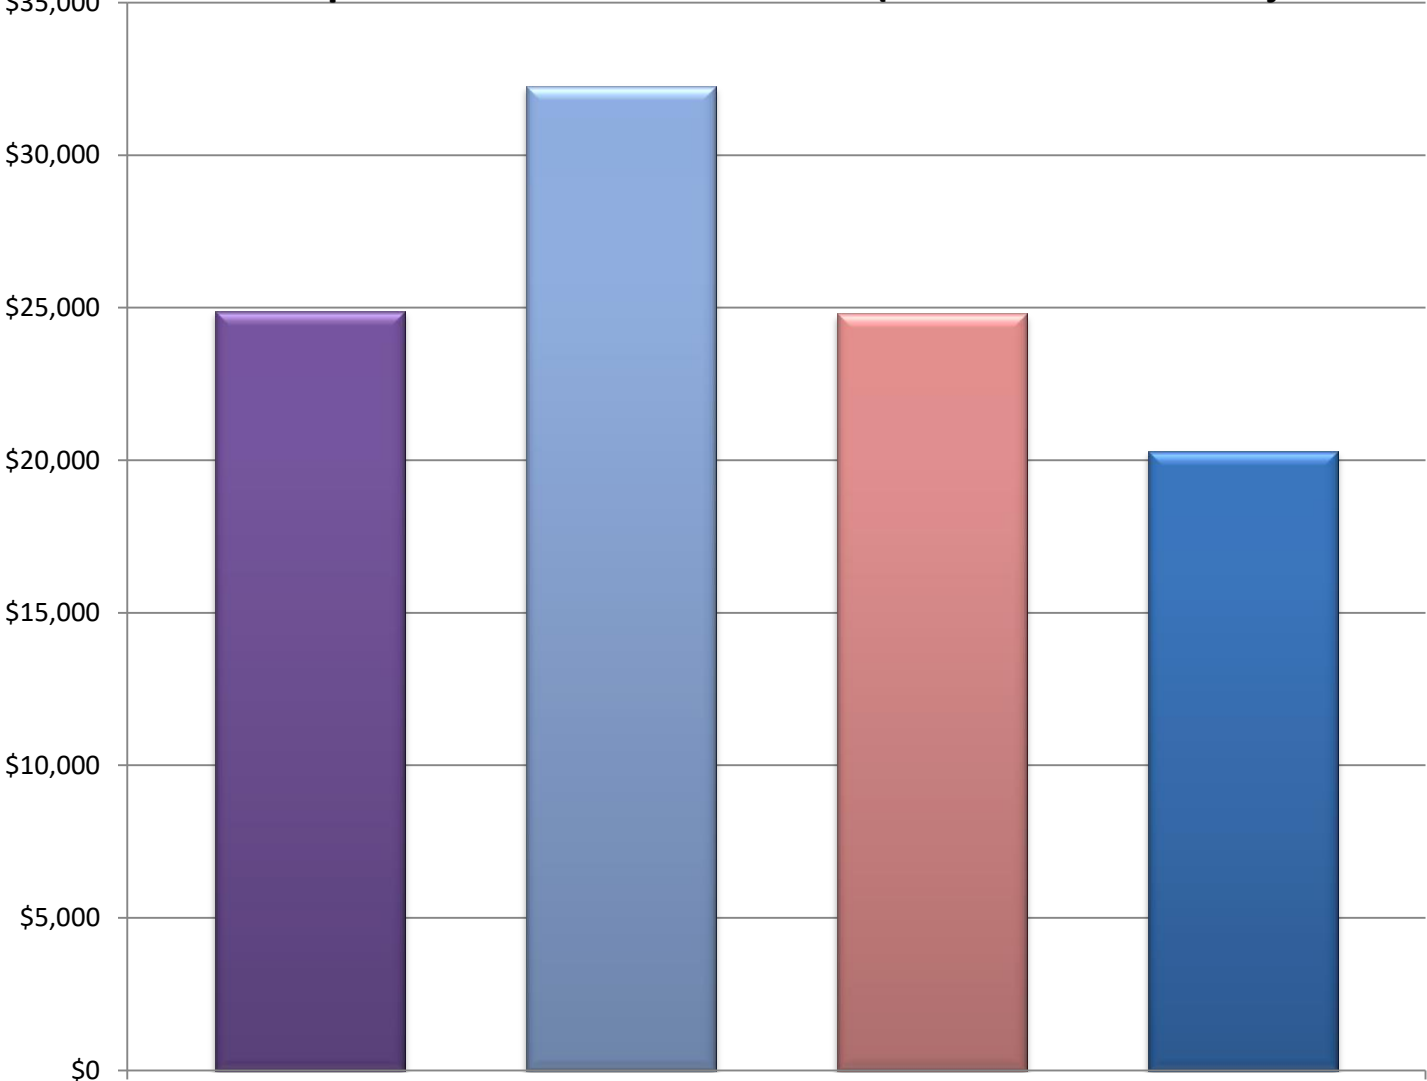

Per Capita Income Past 12 Months (In 2010 Inflation-Adjusted Dollars)

2016 Est.

- Cities**
- Watauga
 - NRH
 - RH
 - HC